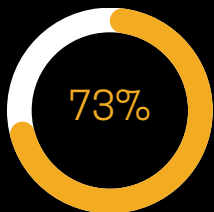

\$39 MILLION

in scholarship funds disbursed since 2002

19,057 SCHOLARSHIPS

provided to south and west Texas students

OUR RECIPIENTS

Recipients are female.

Recipients are between the age of 17 - 21.

Recipients are first generation college students.

Recipients are pursuing a bachelor's degree.

Recipients receive zero grant aid and must rely on school loans.

Recipients have a 3.5 GPA or higher.

2023-2024 RECIPIENTS

Recipients represent the following counties for this academic year: