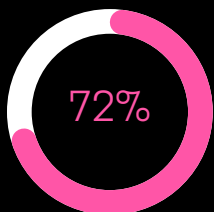

\$39 MILLION

in scholarship funds disbursed since 2002

19,057 SCHOLARSHIPS

provided to south and west Texas students

OUR RECIPIENTS

Recipients are female.

Recipients are between the age of 17 - 21.

Recipients are first generation college students.

Recipients are pursuing a bachelor's degree.

Recipients receive zero grant aid and must rely on school loans.

Recipients have a 3.5 GPA or higher.

2023-2024 RECIPIENTS

Recipients represent the following counties for this academic year: